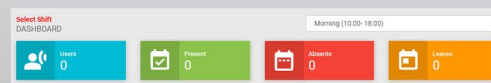

Student / Staff Attendance & Access

- RFID & QR based Smart Campus Automation.
- Self-Driven Real-time Attendance Data Capture in Campus (Classroom, Computer Labs, Library, Sports, Events, Exams).
- RFID enabled GPS tracking Bus (optional).
- Student / Staff Leave Management, Online Approvals, RFID / QR tracking @ Security.