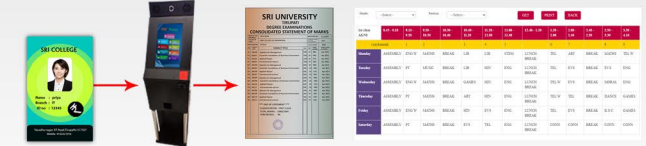

Academic Management

- Student Class Time Table / Subjects / Class Teacher/ Exams.
- Student Grade Book / Exams – Marks – Results / Student Marks List / Certificate Print.
- Staff Time Table / Exams – Marks – Entry.
- Automatic Grade Assignment / Certificate with QR code.
- Student Diary / Staff – Parent interaction / Student Class work Notifications to Parent.

Transport Management

- GPS based Bus / Route / Stop Definition.
- Student Transport Fee Check / Bus allotment.
- RFID Attendance in the Bus.
- Parent Notification just before reaching Bus Stop.
- Parent App to track Student Info